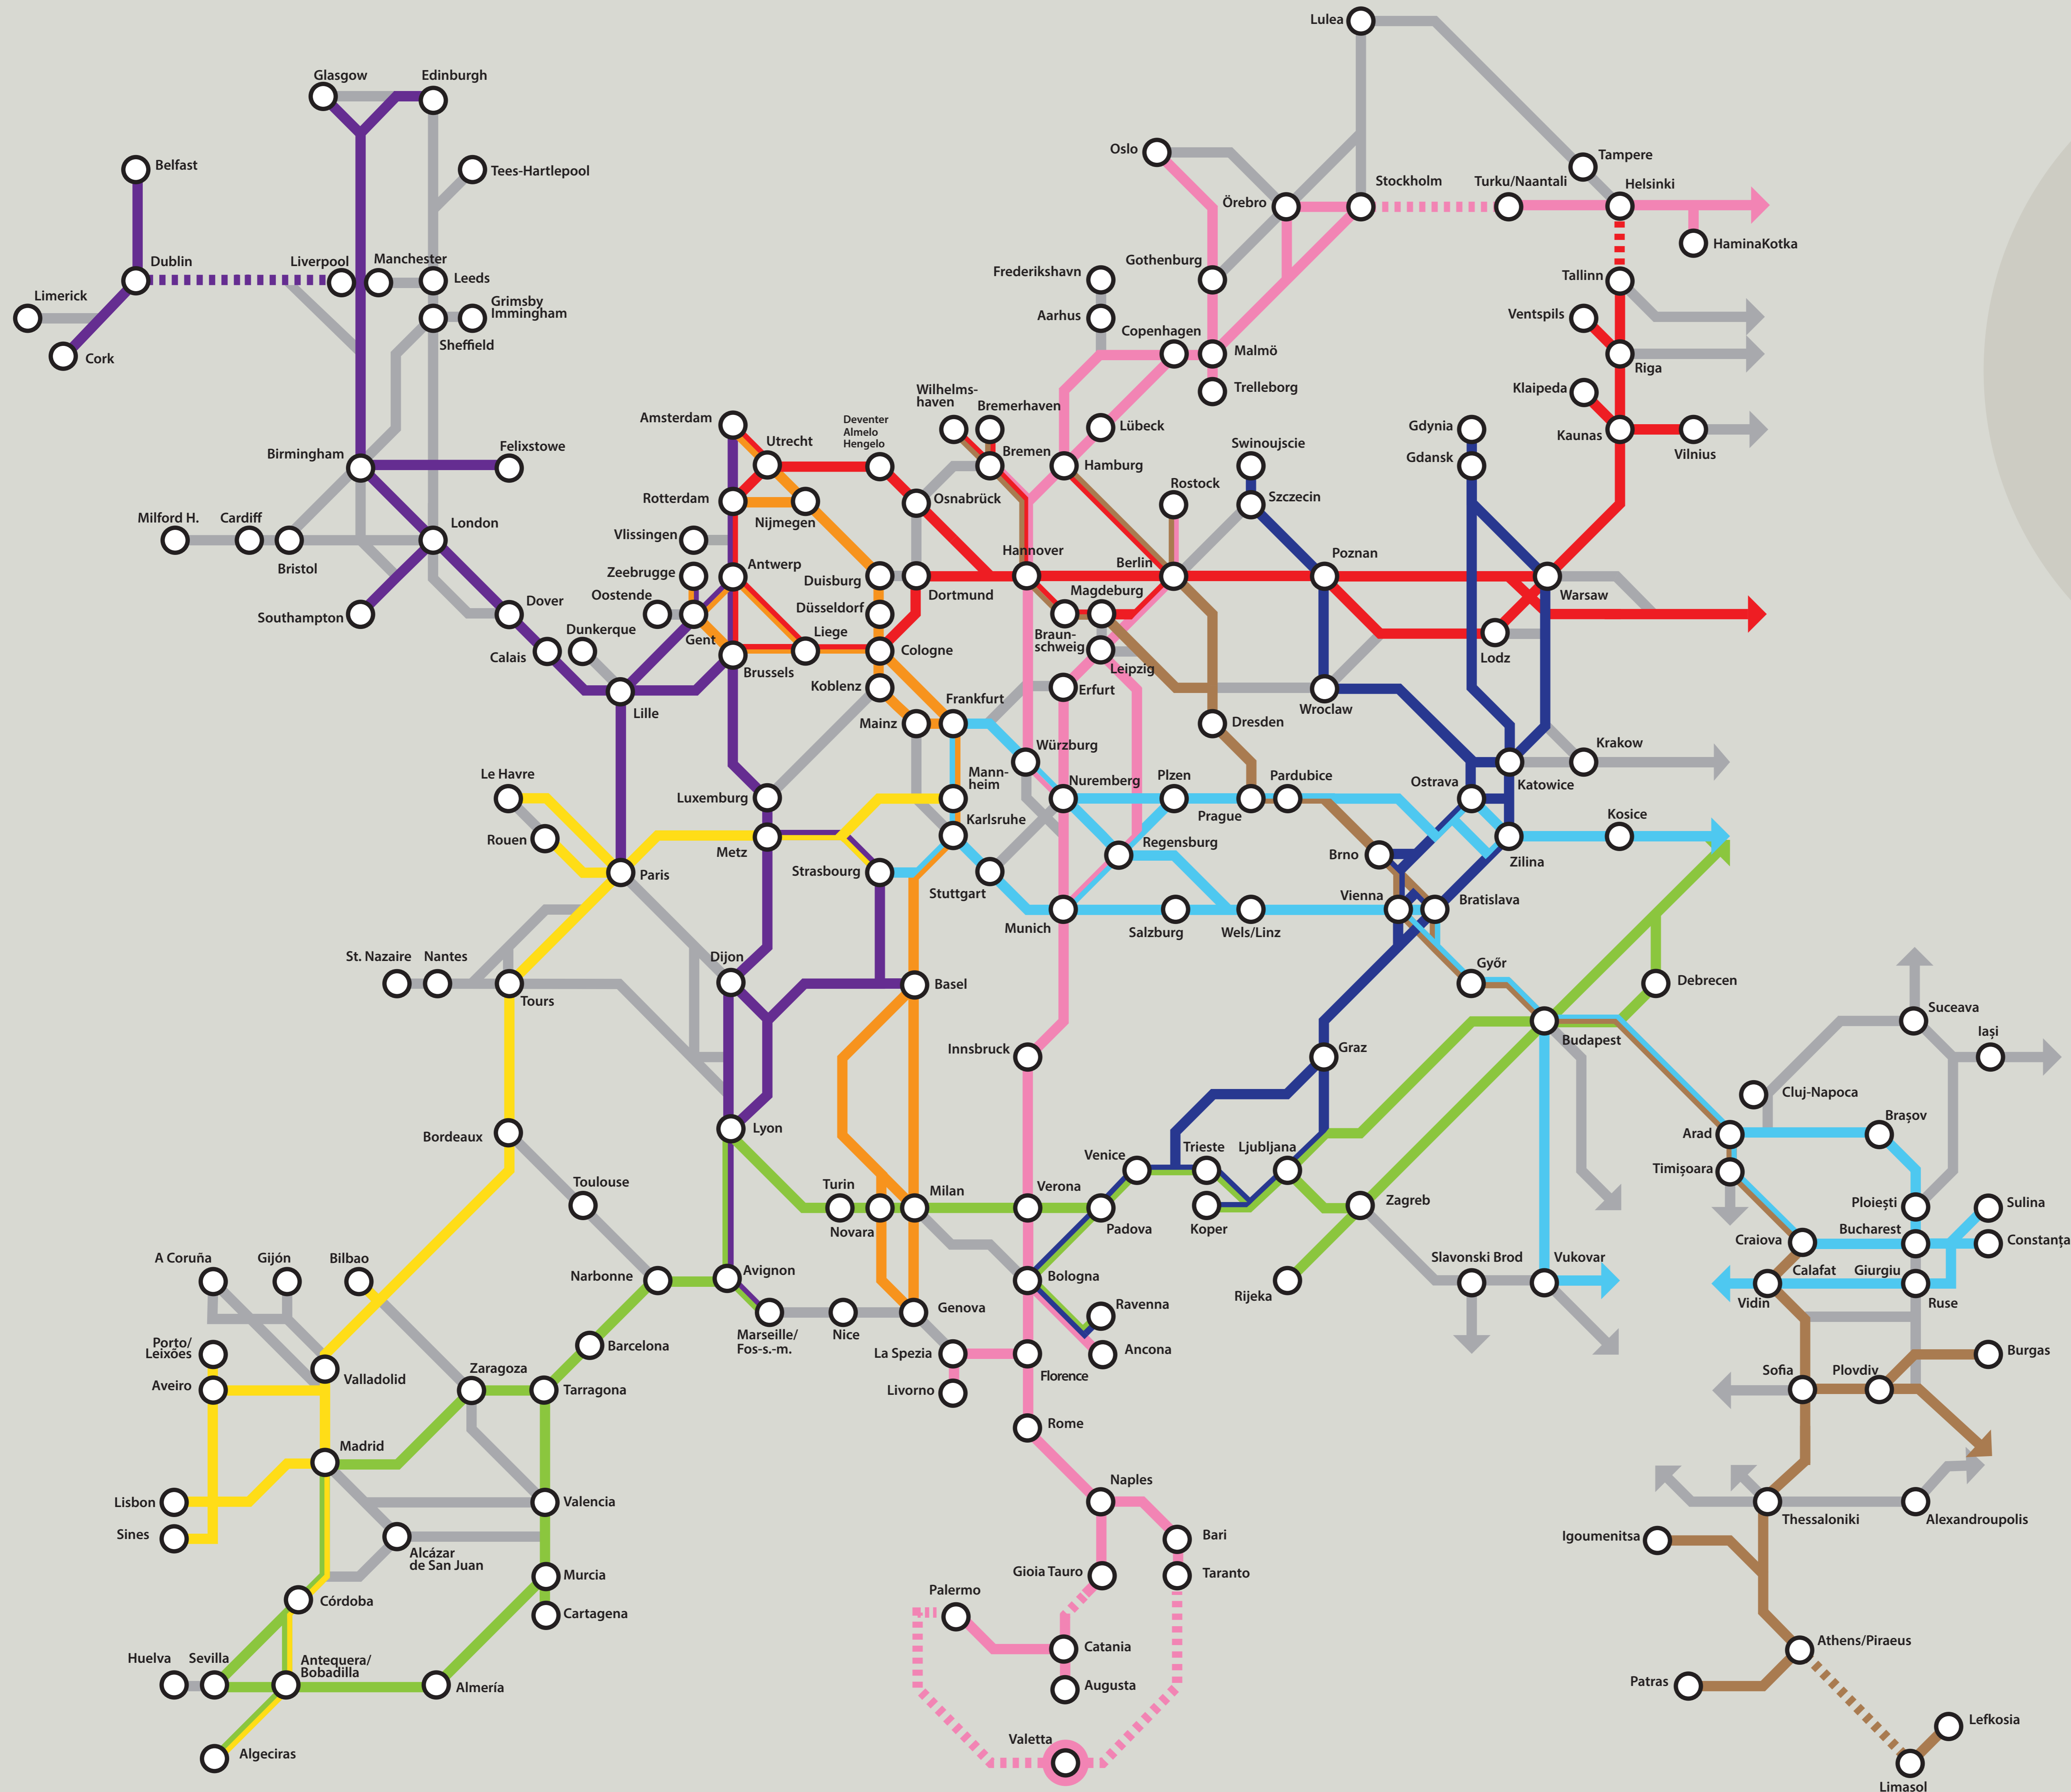

THE TEN-T CORE NETWORK AND CORRIDORS

REGULATION (EU) No 1316/2013 & 1315/2013 OJ L348 - 20/12/2013

Legend

- BALTIC - ADRIATIC
- NORTH SEA - BALTIC
- MEDITERRANEAN
- ORIENT / EAST-MED
- SCANDINAVIAN - MEDITERRANEAN
- RHINE - ALPINE
- ATLANTIC
- NORTH SEA - MEDITERRANEAN
- RHINE - DANUBE
- OTHER CORE NETWORK